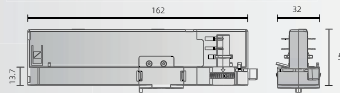

ULTIMATE ADAPTER ON/OFF

Specifications

Low LF-ripple < 3%
 Input: 200-240Vac, 50/60 Hz
 Output: 9-40Vdc
 Current output dc/mA: Pro-UA420N / 150-500mA / 6-20W
 Pro-UA436N / 525-900mA / 21-36W
 Pro-UA450N / 925-1250mA / 37-50W
 Dip-switches for easy output current selection
 Lifetime: 50.000 hours
 Certificate: ENEC/CE/CCC