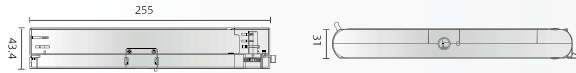

Product Code	EAN	Colour	Package
PRO-UAD640-W	8719747936795	White	1 / 50
PRO-UAD640-S	8719747936801	Grey	1 / 50
PRO-UAD640-B	8719747936788	Black	1 / 50

ULTIMATE ADAPTER TUNABLE WHITE 

Specifications
 The product supports DALI Dimming
 Output voltage range: 10/40Vdc
 Amplitude dimming 1%...100%
 Low LF-ripple < 5%
 NFC Interface
 Current output: 200-700mA 28W
 Adjustable via Powergear NFC app