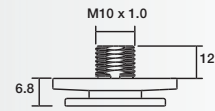

FMax: 100N

NIPPLE M13X12

Product Code	EAN	Colour	Package
PRO-M13-012-02	8719747933145	Alu	100

NIPPLE M10X8

Product Code	EAN	Colour	Package
PRO-M10-008-02	8719747932315	Alu	100
PRO-M10-008-02-W	8719747932513	White	100
PRO-M10-008-02-S	8719747932674	Grey	100
PRO-M10-008-02-B	8719747932520	Black	100

NIPPLE M10X12

Product Code	EAN	Colour	Package
PRO-M10-012-02	8719747932322	Alu	100
PRO-M10-012-02-W	8719747932537	White	100
PRO-M10-012-02-S	8719747932681	Grey	100
PRO-M10-012-02-B	8719747932544	Black	100