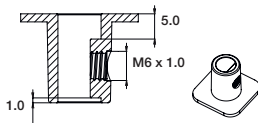

PVC STRAIN RELIEF

Product Code	EAN	Colour	Package
PRO-M510-W	8719747933244	White	100
PRO-M510-S	8719747933251	Grey	100
PRO-M510-B	8719747933268	Black	100