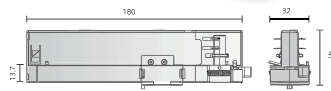

ULTIMATE ADAPTER TRIAC DIMMABLE
500-750mA / 20-30W

Specifications
Triac dimming with input voltage 220-240Vac
Low noise during dimming
Low LF-ripple < 3%
Current adjust by DIP SW.

Product Code	EAN	Colour	Package
PRO-UAT430S-W	8719747936719	☐ White	1 / 50
PRO-UAT430S-S	8719747936726	☐ Grey	1 / 50
PRO-UAT430S-B	8719747936702	☐ Black	1 / 50