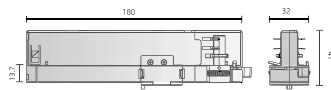

ULTIMATE ADAPTER TRIAC DIMMABLE
200-350mA / 8-14W

Specifications
Triac dimming with input voltage 220-240Vac
Low noise during dimming
Low LF-ripple < 3%
Current adjust by DIP SW.

Product Code	EAN	Colour	Package
PRO-UAT415S-W	8719747936689	☐ White	1 / 50
PRO-UAT415S-S	8719747936696	☐ Grey	1 / 50
PRO-UAT415S-B	8719747936672	☐ Black	1 / 50