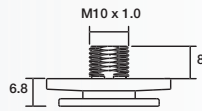

FMax: 100N

NIPPLE M13X12

Product Code	EAN	Colour	Package
PRO-M13-012-02	8719747933145	Alu	100

NIPPLE M10X8

Product Code	EAN	Colour	Package
PRO-M10-008-02	8719747932315	Alu	100
PRO-M10-008-02-W	8719747932513	White	100
PRO-M10-008-02-S	8719747932674	Grey	100
PRO-M10-008-02-B	8719747932520	Black	100

NIPPLE M10X12

Product Code	EAN	Colour	Package
PRO-M10-012-02	8719747932322	Alu	100
PRO-M10-012-02-W	8719747932537	White	100
PRO-M10-012-02-S	8719747932681	Grey	100
PRO-M10-012-02-B	8719747932544	Black	100